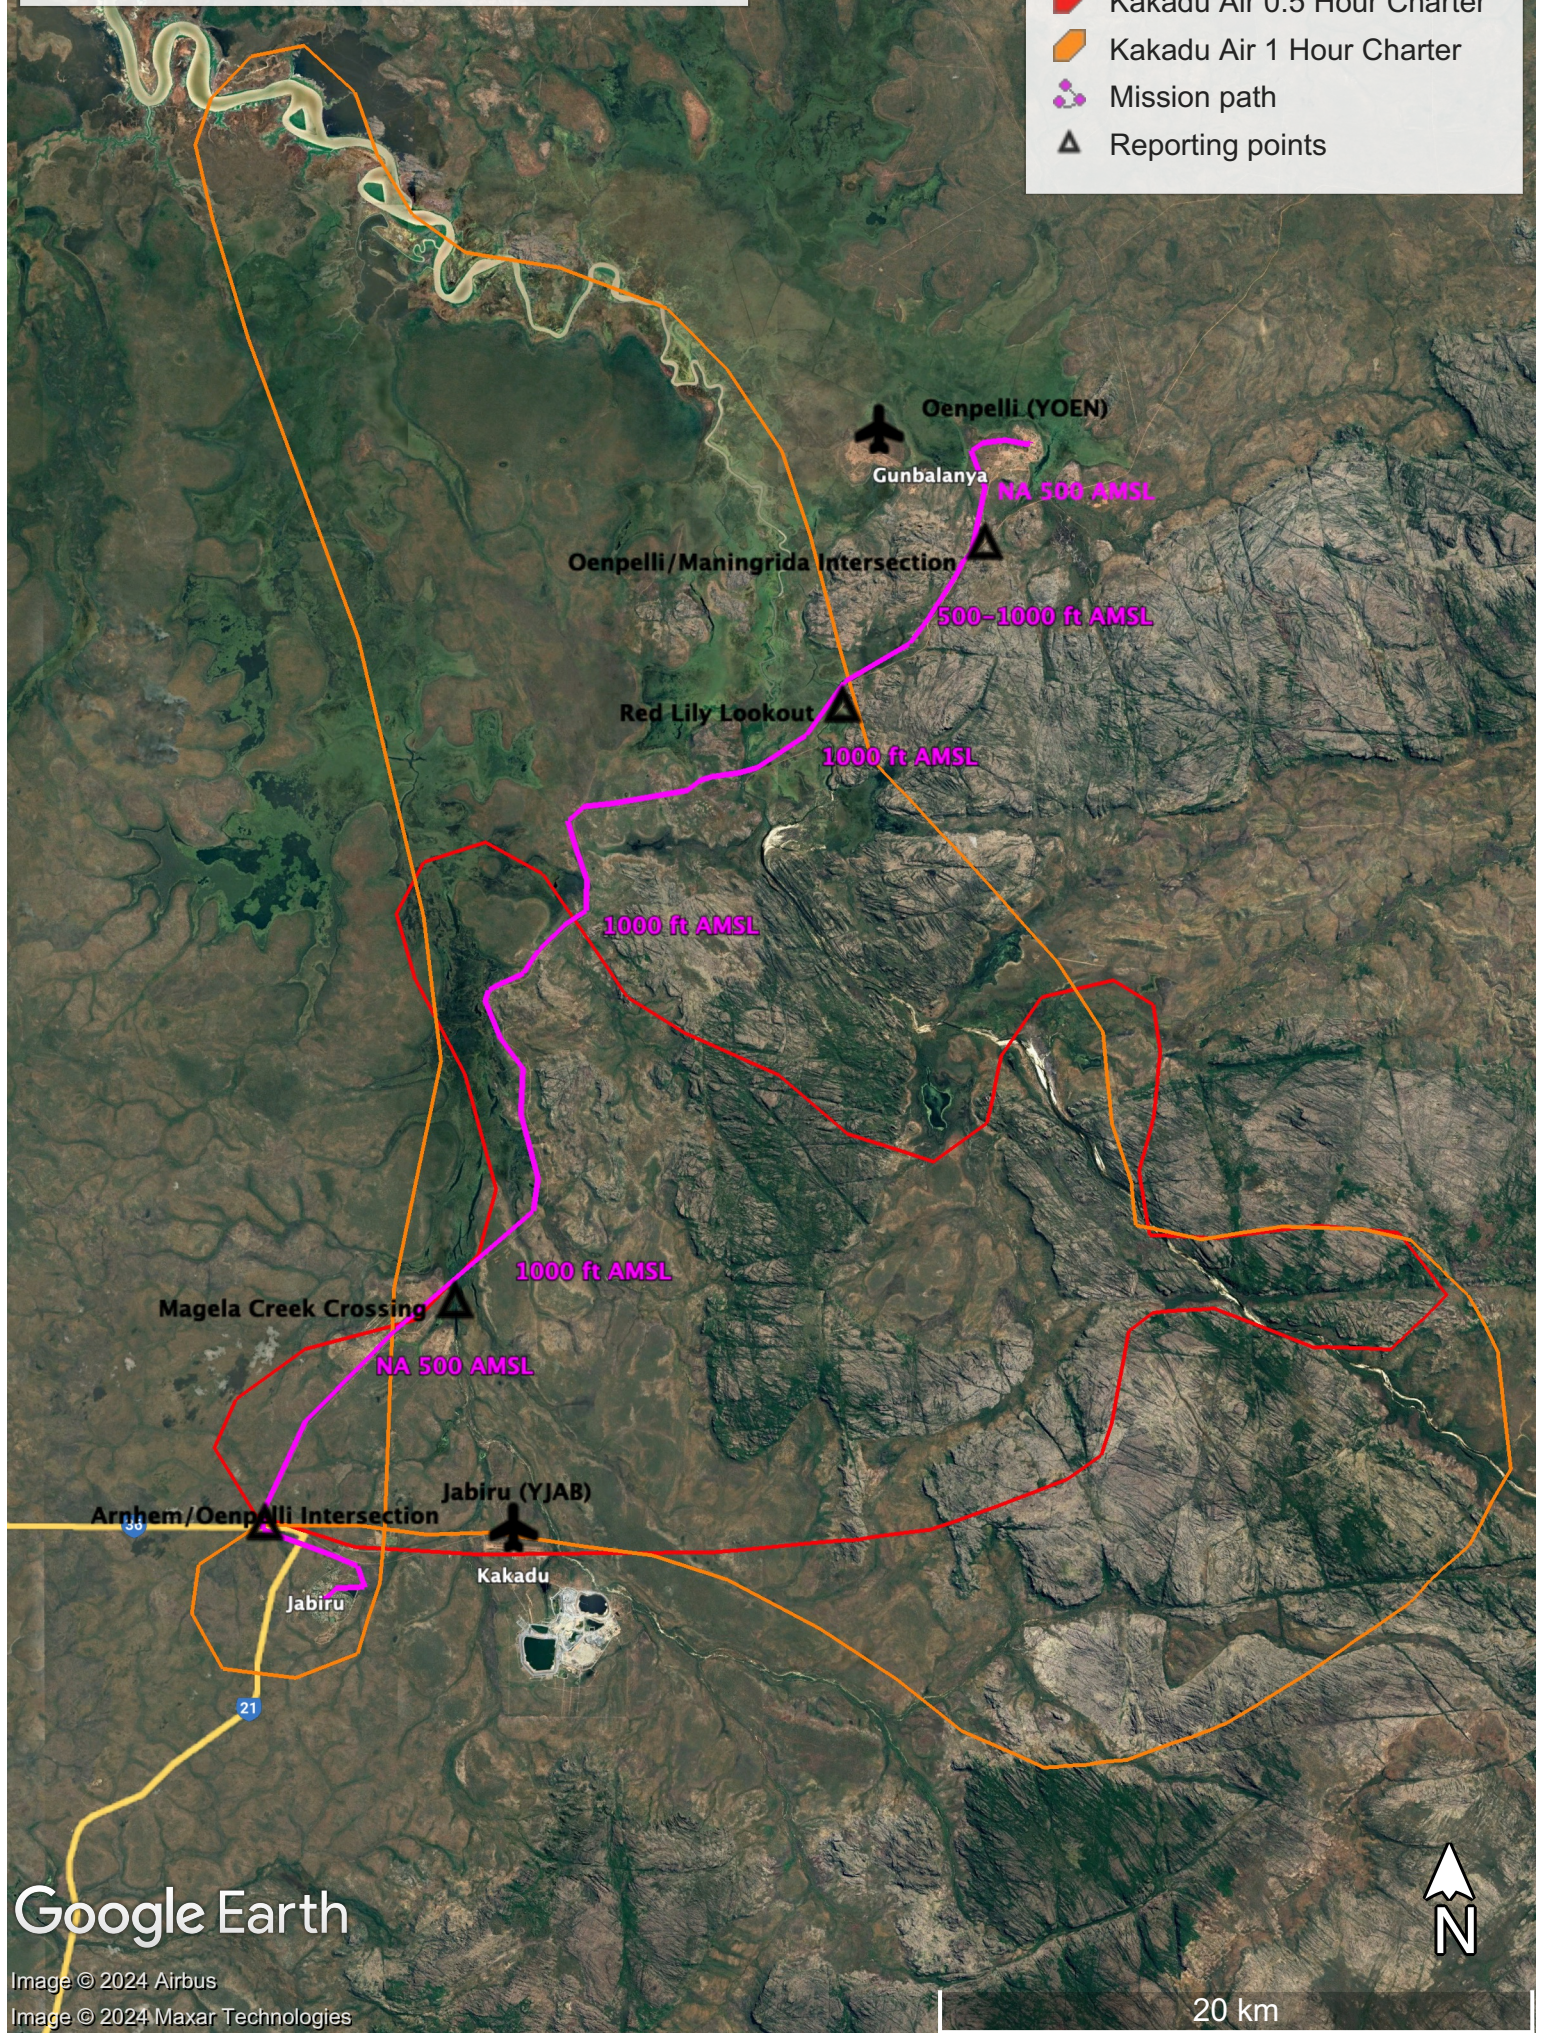

RPAS Medical Delivery Route

NACAS Jabiru to Gunbalanya Drone Flight Route

Legend

-  Airfields
-  Kakadu Air 0.5 Hour Charter
-  Kakadu Air 1 Hour Charter
-  Mission path
-  Reporting points

Google Earth

Image © 2024 Airbus
Image © 2024 Maxar Technologies

20 km