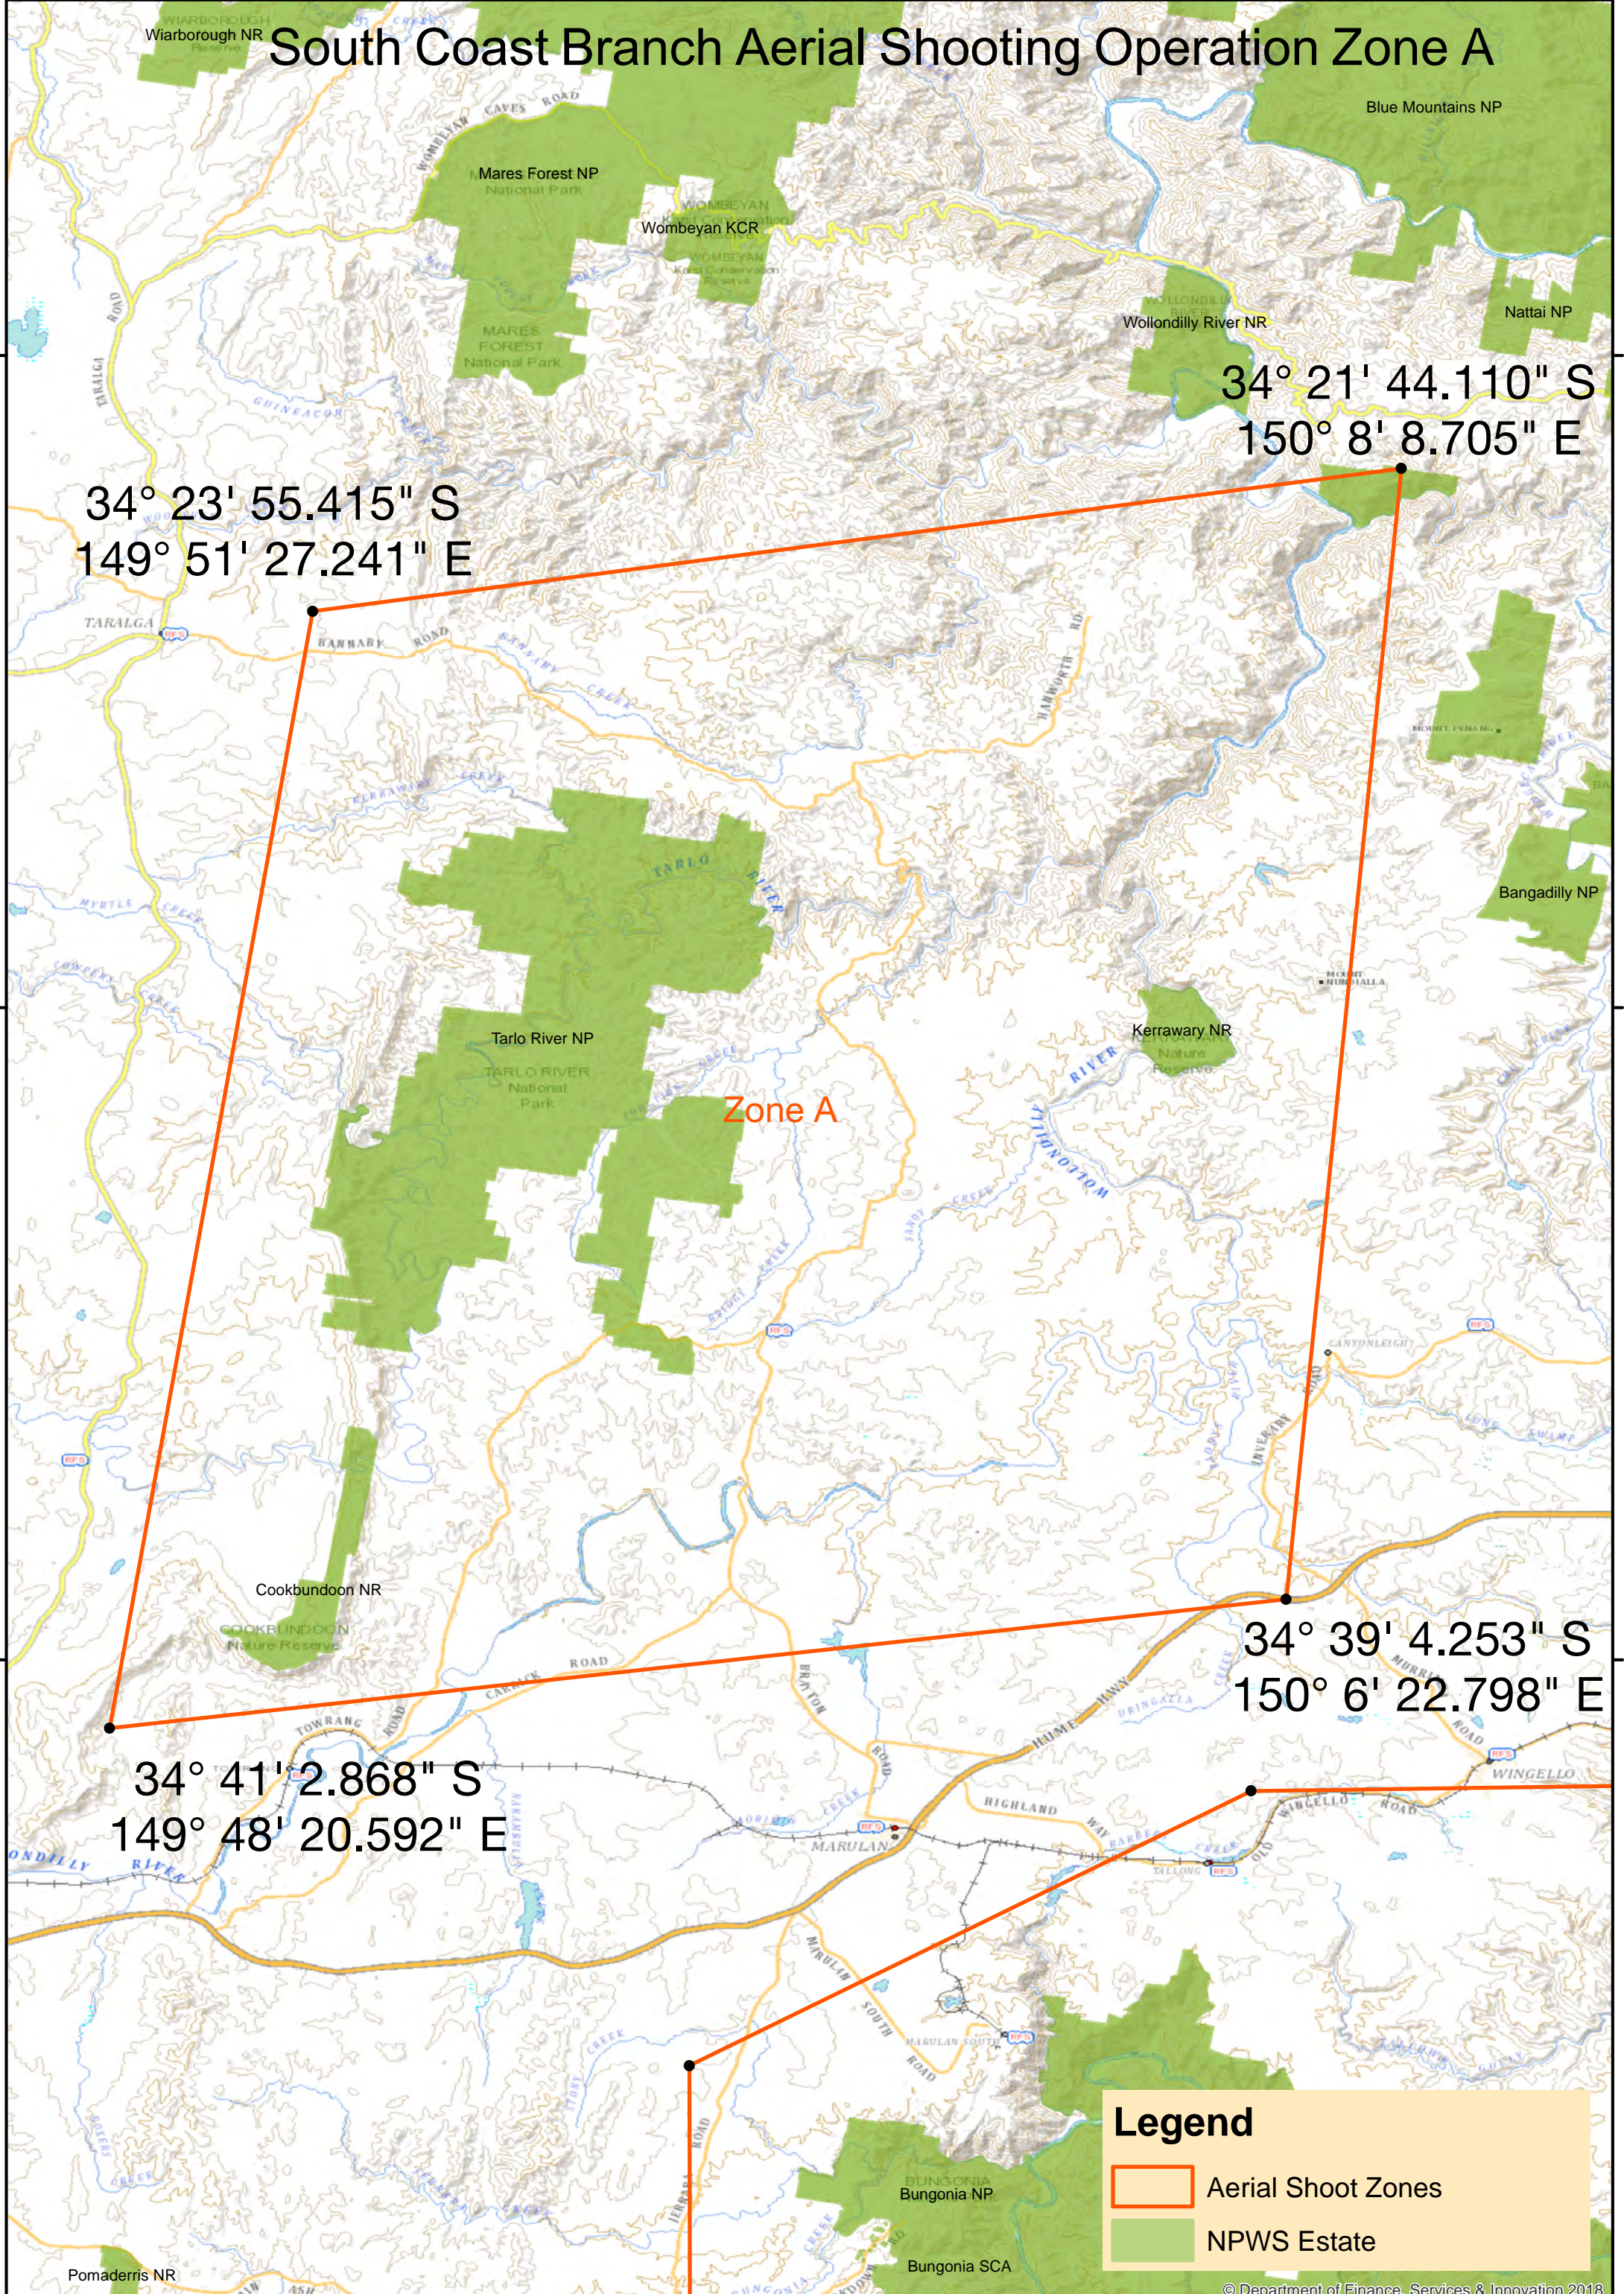

South Coast Branch Aerial Shooting Operation Zone A

Legend

-  Aerial Shoot Zones
-  NPWS Estate